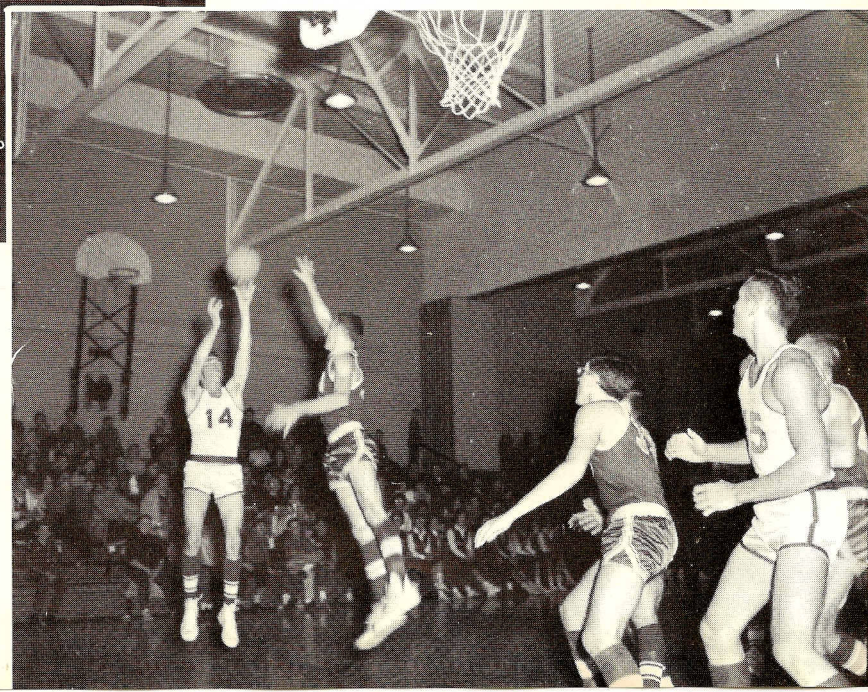

* Denotes district tournament

SIX

Jake

Tim

Wayne

Co-captains: Wayne Wolters and Greg Fogarty.

The basketball team, under the coaching of Mr. Montbriand, had an excellent year. They took second place in the Conference games, losing only two - Norwood and Montgomery. We had high hopes of winning the District Tournament. The team won all the games by a good margin until the last game when Le Center came out victorious. We are proud to have taken the second place trophy.