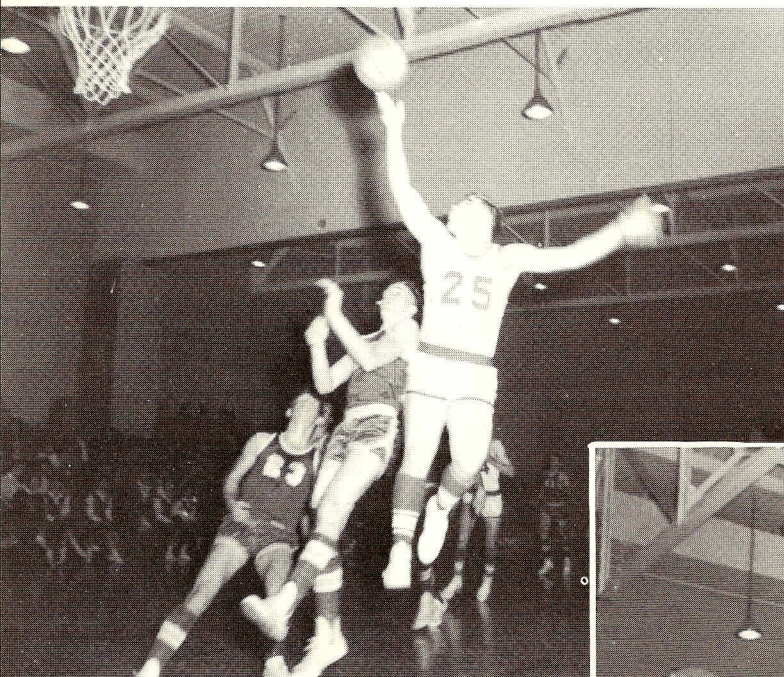

* Denotes district tournament

SIX

Jake

Tim

Wayne

Co-captains: Wayne Wolters and Greg Fogarty.

The basketball team, under the coaching of Mr. Montbriand, had an excellent year. They took second place in the Conference games, losing only two - Norwood and Montgomery. We had high hopes of winning the District Tournament. The team won all the games by a good margin until the last game when Le Center came out victorious. We are proud to have taken the second place trophy.