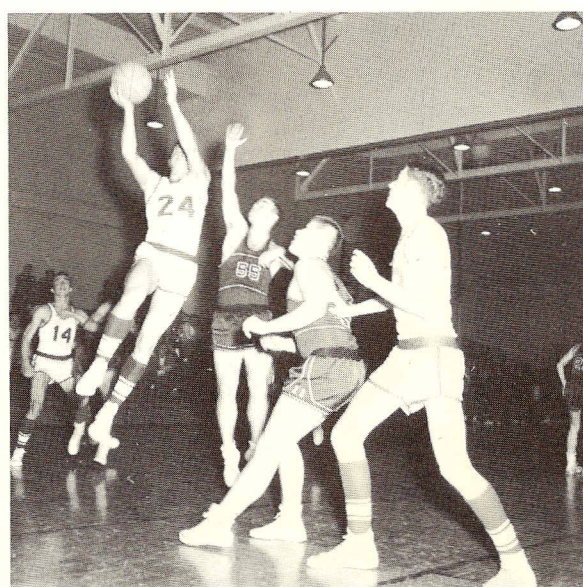

Watch that hand, Moriarty!